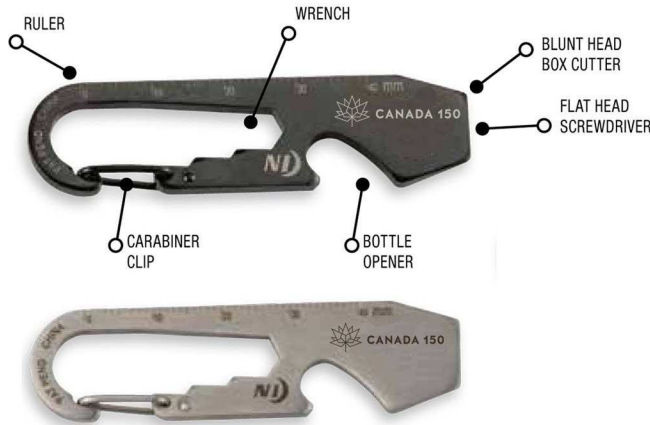

Celebrating
CANADA 150

BEST SELLERS
FROM COMPASS

ANNIVERSARY SPECIAL || EQP AT MINIMUM || GOOD THRU 9/30/2017 || REF CODE: CANADA150

285CM0

Buck® Bantam BLW Lockback Knife

QTY:	48-95	96-143	144-287	288+
PRICE:	39.20	36.96	36.40	35.28

AVAILABLE IN GRAY, BLUE, RED, PINK, YELLOW, AND CAMO.

DH1

Nite Ize® Doohickey

QTY:	72-143	144-575	576+
PRICE:	7.78	7.28	6.66

Pricing in USA dollars - FOB Toronto (3C)

SCRAPER

898

Cedar Creek® Architect Multi-Function Pen